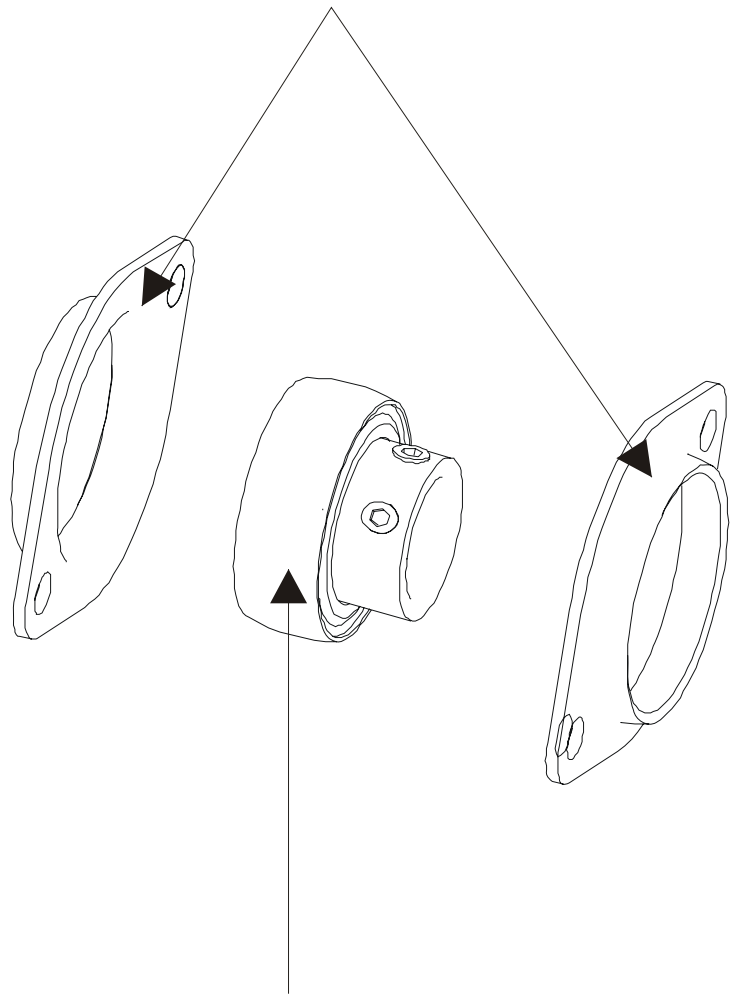

ARCTIC SILVER QUIET DRIVE 93X
Bearing-Insert Assembly –
AK62-00299-0000

93X-0XXX-05
S/N XHF074003991 –
XHF074204255

This assembly is used 4 times on the drive module assembly.

Service Kit-
GK62-00002-0044
Includes:

- 1- crankshaft
- 2- bearings
- 2- sets of bearing flanges
- 4- nuts and washers

Service Kit- GK62-00002-0045
Includes:

- 1 - intermediate shaft
- 2 - bearings
- 2- sets of bearing flanges
- 4- nuts and washers

Bearing Flanges (2)
OK62-01220-0000

1" Bearing
OK62-01221-0000